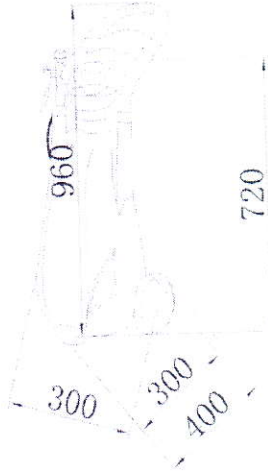

Portable press-wash skin & eye wash

Portable press—wash skin & eye wash takes up little room, which is the most visible character. Its feature as follows:

- It can supply the most professional protection, convenient & shortcut
- It has no special requirements of installation. It can be installed according to circumstances or use directly.
- It can be used in washing face or eyes, hands assistant is available if necessary.
- It's made of innocuous materials.