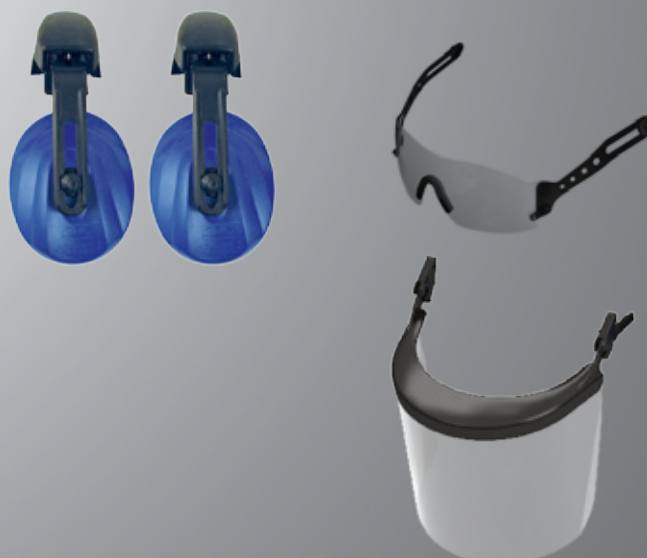

Full range of SUREFIT accessories

REF. NO.	DESCRIPTION
HA006-xx	Helmet ear protectors, Contour
HA006-xx	Face shield, Surefit Contour, polycarbon
HA006-xx	Safety goggles

Helmet colours

	WHITE	YELLOW	RED
WITH VENTILATION	HA 00501	HA 00502	HA 00504
WITHOUT VENTILATION	HA 00601	HA 00602	HA 00604

When choosing a color, add its number to the product code or contact your dealer if other colour options are available.