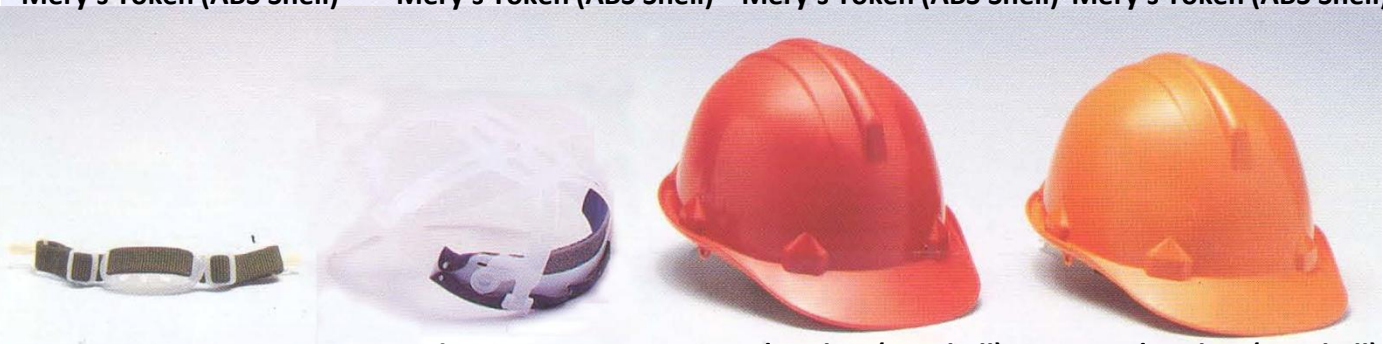

Mery's Token Safety Helmet:

Polyethylene or ABS shell, tough, lightweight, durable. With six-point plastic adjustable suspension for shock-absorbing and rain trough prevents water from dripping down to the neck, reinforced ribs on top provides the perfect impact protection. The chin strap with elastic adjustable strap with chin cup and clip is available.

Compliance: National Standard & Conformed to B.S. 5240-Part 1.

Chin Strap

6 Point nylon suspension

Mery's Token (ABS Shell)

Mery's Token (ABS Shell)

Mery's Token (ABS Shell)

Mery's Token (ABS Shell)

Mery's Token (ABS Shell)

Mery's Token (ABS Shell)

Chin Strap

6 Point Plastic suspension

Mery's Token (P.E Shell)

Mery's Token (P.E Shell)

Mery's Token (P.E Shell)

Mery's Token (P.E Shell)

Mery's Token (P.E Shell)

Mery's Token (P.E Shell)