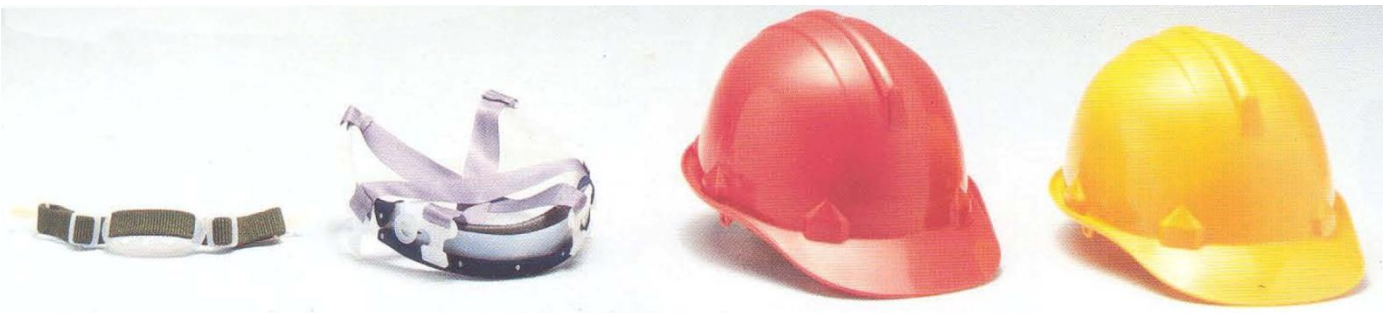

Mery's Token Safety Helmet:

Polyethylene or ABS shell, tough, lightweight, durable. With six-point plastic adjustable suspension for shock-absorbing and rain trough prevents water from dripping down to the neck, reinforced ribs on top provides the perfect impact protection. The chin strap with elastic adjustable strap with chin cup and clip is available.

Compliance: National Standard & Conformed to B.S. 5240-Part 1.

Chin Strap

6 Point nylon suspension

Mery's Token (ABS Shell)

Mery's Token (ABS Shell)

Mery's Token (ABS Shell)

Mery's Token (ABS Shell)

Mery's Token (ABS Shell)

Mery's Token (ABS Shell)

Chin Strap

6 Point Plastic suspension

Mery's Token (P.E Shell)

Mery's Token (P.E Shell)

Mery's Token (P.E Shell)

Mery's Token (P.E Shell)

Mery's Token (P.E Shell)

Mery's Token (P.E Shell)