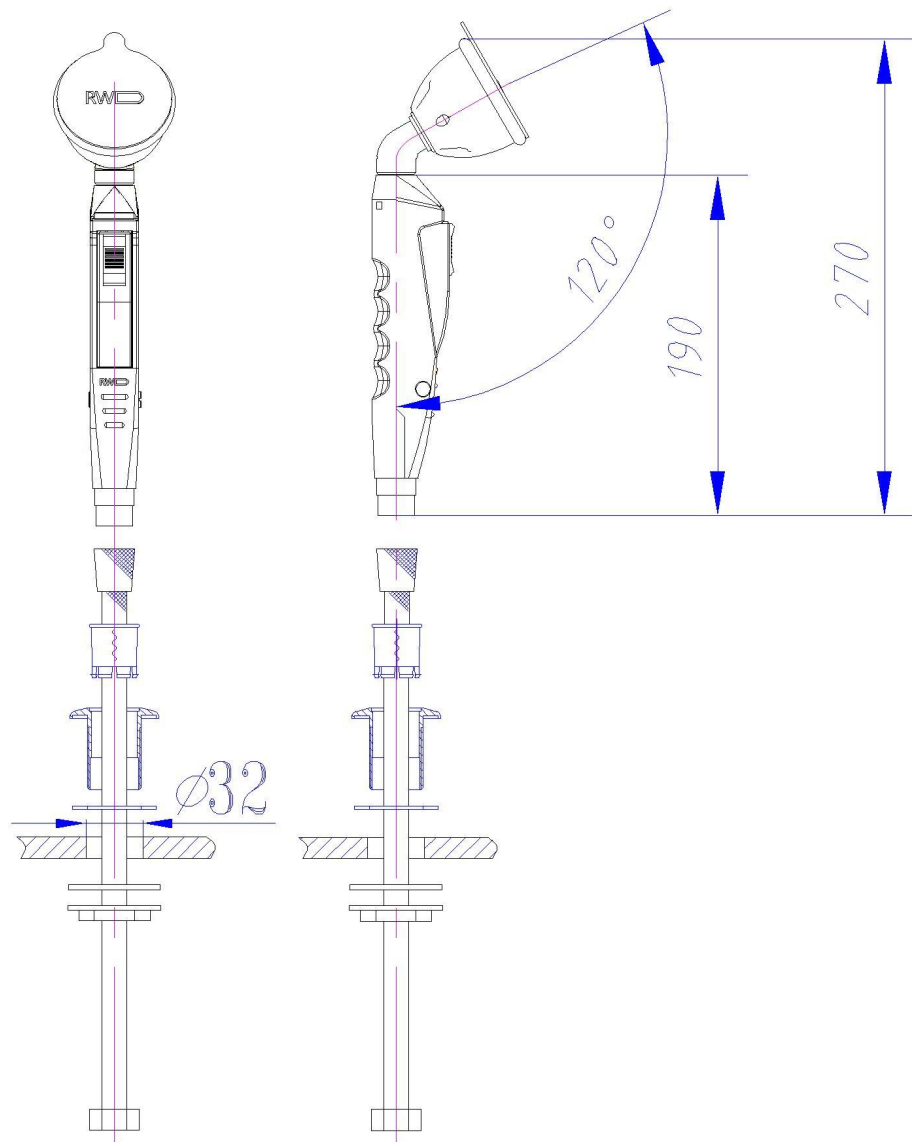

WJH1355-1
 台式移动单口洗眼器
 Removable Single Nozzle Eye Wash(table mounted)

WJH1355-2
 台式移动单口洗眼器
 Removable Single Nozzle Eye Wash(table mounted)

WJH1355-3
 台式移动双口洗眼器
 Removable Double Nozzle Eye Wash(table mounted)

WJH1355-4
 台式移动双口洗眼器
 Removable Double Nozzle Eye Wash(table mounted)

WJH1355-II

台式移动单口洗眼器

Mobile Remobile Single Nozzle
Eye Wash(table mounted)