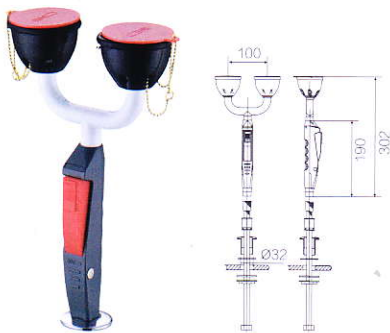

WJH1355-1
 台式移动单口洗眼器
 Removable Single Nozzle Eye Wash(table mounted)

WJH1355-2
 台式移动单口洗眼器
 Removable Single Nozzle Eye Wash(table mounted)

WJH1355-3
 台式移动双口洗眼器
 Removable Double Nozzle Eye Wash(table mounted)

WJH1355-4
 台式移动双口洗眼器
 Removable Double Nozzle Eye Wash(table mounted)

WJH1355-II

台式移动单口洗眼器

Mobile Remobile Single Nozzle
Eye Wash(table mounted)