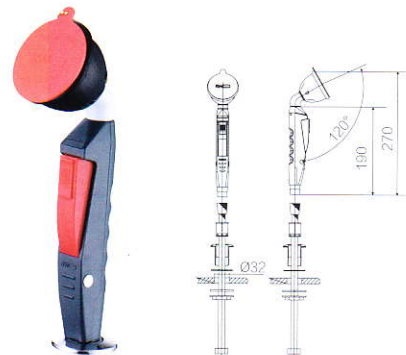

WJH1355-1
 台式移动单口洗眼器
 Removable Single Nozzle Eye Wash(table mounted)

WJH1355-2
 台式移动单口洗眼器
 Removable Single Nozzle Eye Wash(table mounted)

WJH1355-3
 台式移动双口洗眼器
 Removable Double Nozzle Eye Wash(table mounted)

WJH1355-4
 台式移动双口洗眼器
 Removable Double Nozzle Eye Wash(table mounted)

WJH1355-II

台式移动单口洗眼器

Mobile Remobile Single Nozzle
Eye Wash(table mounted)