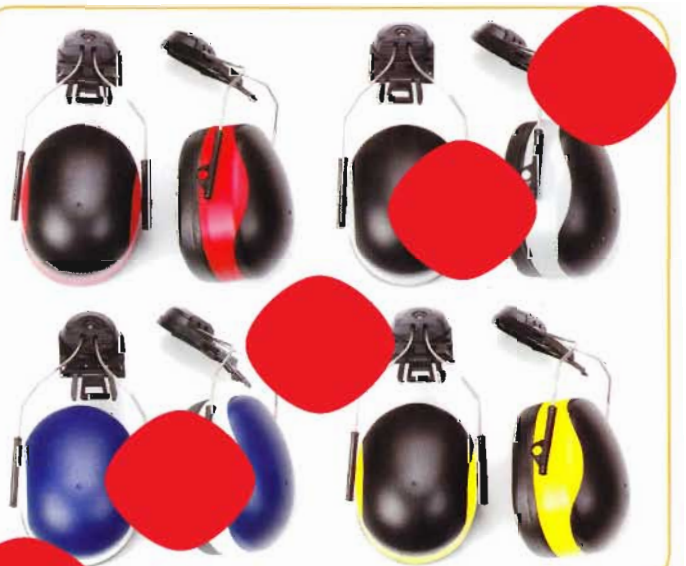

SE1344N

SE1344N DUAL COLOR CAP MOUNTED EAR MUFF

CE EN352-1 ANSI S3.19

SNR:23dB NRR:22dB